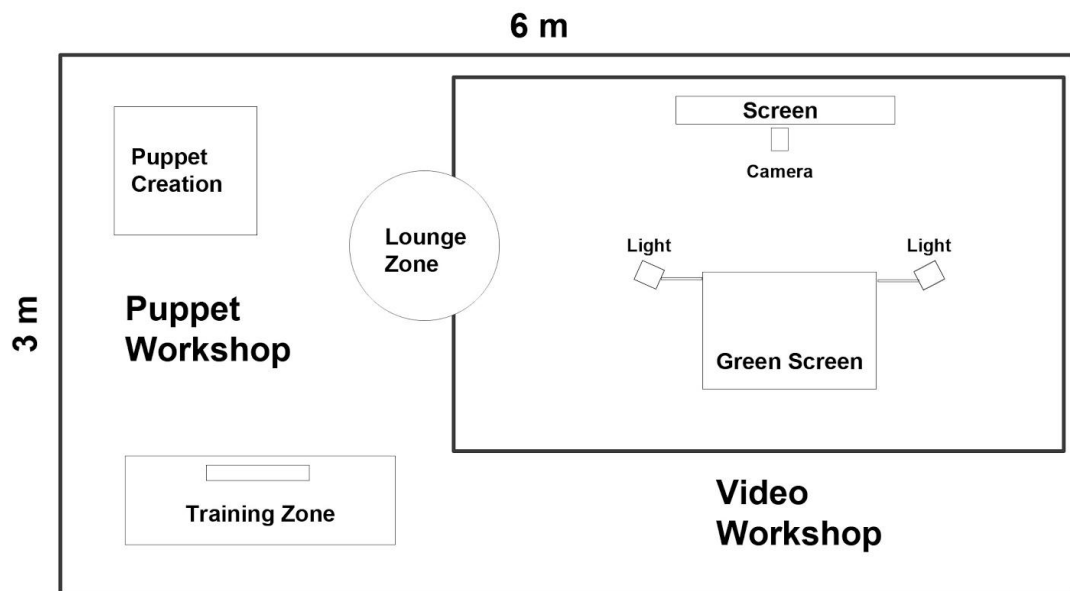

People view

Minimum requirments :

16 amp electricity
6 x 3 m plane area
Shady area

Installation time : 1 hour